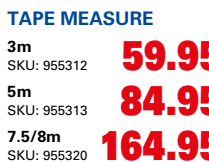

Handyman like a Pro with the right Tools

UpperEdge RENO RACE

Proud sponsor of