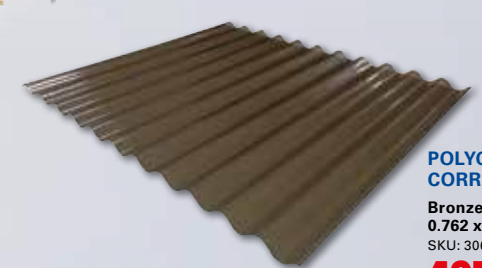

SUPAHOT GEYSER "B"
SABS
150 Litres
400kPa
SKU: 321874
4 799.95

5 YEAR GUARANTEE

DOUBLE ROMAN CONCRETE ROOF TILES
Per 1000
Yard
Red
SKU: 1039401
13 700

Colours may vary by store

CONCRETE ROOF TAPERED RIDGE
Red
SKU: 1039801
57.95