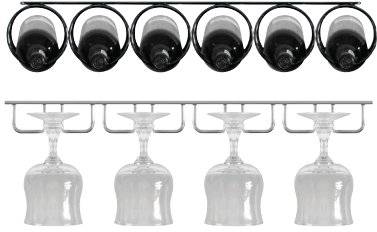

WINE BOTTLE & GLASS HOLDER