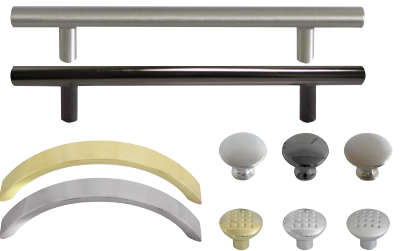

KITCHEN, OFFICE & CABINET LEGS

SELF CLOSING HINGES

HINGES

WASTE BINS

VARIOUS KNOBS & HANDLES

CASTORS & VARIOUS WHEELS

BALL BEARING SLIDES

KITCHEN PLINTH PANELS

NAIL-IN ANCHORS AND SCREWS

With a variety of kitchen & cabinetry fittings & accessories, hinges to handles, and so much more.
Enquire about Price and Product availability in store at Cabifit Hammanskraal.